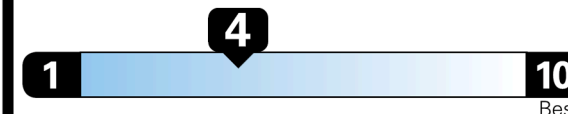

EPA DOT Fuel Economy and Environment

Gasoline Vehicle

Fuel Economy
21 MPG
combined city/hwy
4.8 gallons per 100 miles

Standard SUVs range from 13 to 102 MPG. The best vehicle rates 132 MPGe.

You spend $2,500
more in fuel costs over 5 years
compared to the average new vehicle.

Annual fuel cost $2,100

Fuel Economy & Greenhouse Gas Rating (tailpipe only)

This vehicle emits 422 grams CO₂ per mile. The best emits 0 grams per mile (tailpipe only). Producing and distributing fuel also create emissions; learn more at fueleconomy.gov.

Smog Rating (tailpipe only)